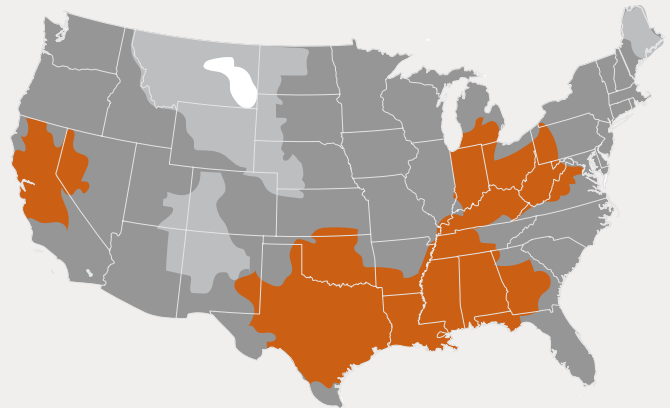

LOCATIONS

SPARKS DISTRIBUTION CENTER
200 Vista Boulevard Suite #106
Sparks, NV 89434

DALLAS DISTRIBUTION CENTER
10614 King William Drive
Dallas, TX 75220

CLEVELAND HEADQUARTERS
One Merit Drive/PO Box 43127
Cleveland, OH 44143

BIRMINGHAM DISTRIBUTION CENTER
220 Oxmoor Court
Birmingham, AL 35209

HOUSTON DISTRIBUTION CENTER
4680 S. Sam Houston Pkwy W, Suite 120
Houston, TX 77053

SHIPPING TIMES

UPS

1 Day 2 Days 3 Days

FedEx

1 Day 2 Days 3 Days 4 Days